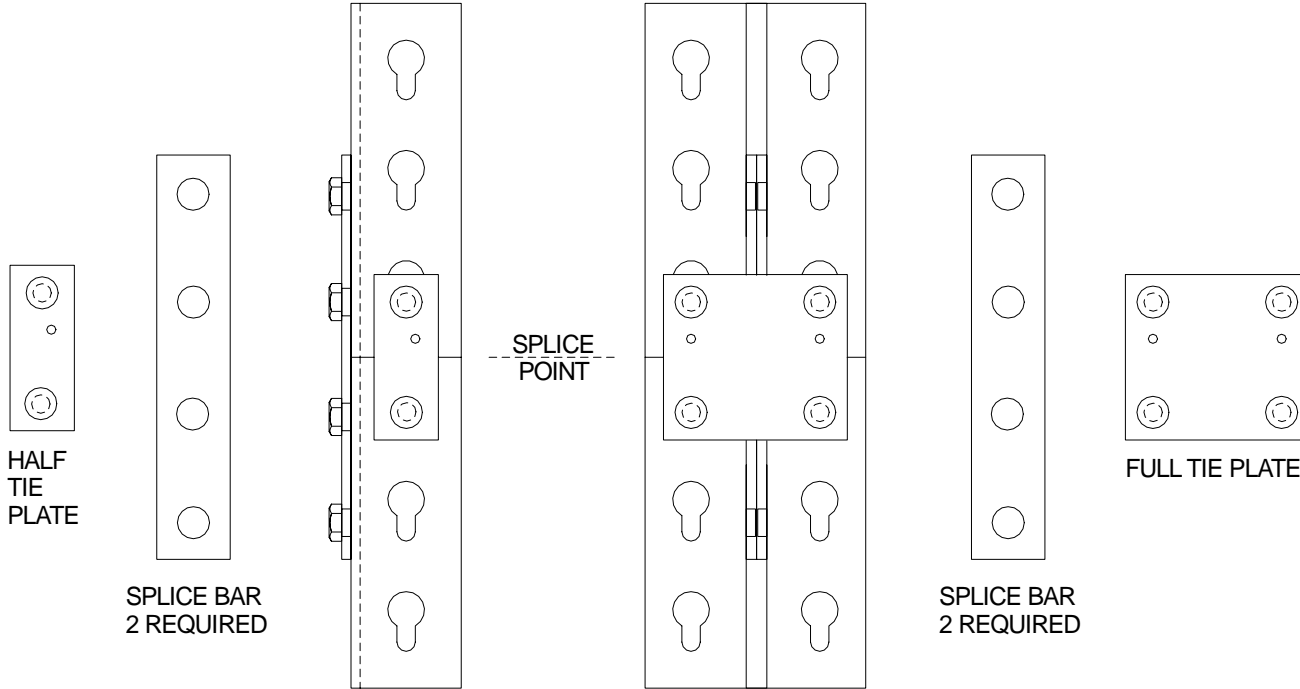

RIVET RACK POST SPLICES ANGLE & TEE POSTS

TOP VIEW

FOR EACH SPLICE USE FOUR (4)
1/4-20 x 3/4" BOLTS & NUTS &
APPROPRIATE TIE PLATE

ANGLE POST SPLICE

TEE POST SPLICE

FRONT VIEW

RIVET RACK POST SPLICE	
DATE	SCALE NTS
PREFERRED EQUIPMENT RESOURCE 800-711-8698 HOME@PREFEQ.COM	